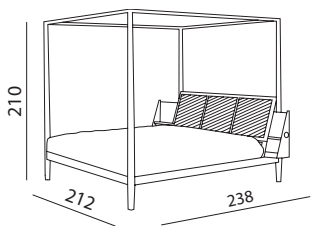

Misure & Codici - Sizes(cm) & Articles

Finiture - Finishes

LBL2

canaletto - canaletto wood

Foto: Codice - Picture: Article Ref.

LBL2OC00000 var 0000

Letto a baldacchino: struttura in noce canaletto con comodini estraibili su binari metallici. Testata in paglia di Vienna a tela. Lucidatura opaca naturale a nitro. Rete ortopedica in doghe di legno.

Panchetta e tavolini: struttura in noce canaletto con inserti in paglia di Vienna a tela. Lucidatura opaca naturale a nitro.

Poltrona: struttura in noce canaletto con inserti in paglia di Vienna a tela. Lucidatura opaca naturale a nitro. Imbottitura in poliuretano espanso. Sedute nei tessuti e pelli di collezione.

Canopy bed: Canaletto walnut frame with side tables to be drawn out through metal sliders. Reed headboard. Dull natural nitro polished. Orthopedic net with wood slats.

Tables: Canaletto walnut frame with reed inserts. Dull natural nitro polished.

Armchair: Canaletto walnut frame with reed inserts. Dull natural nitro polished.

Polyurethane foam upholstery. Seats available in fabrics and leathers from the collection.

homecollection@versace.ch