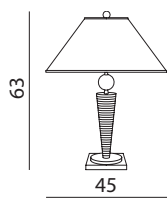

Misure & Codici - Sizes(cm) & Articles

Finiture - Finishes

LP8T

oro 24 k - 24k gold plated
palladio - palladium

Foto: Codice - Picture: Article Ref.

LP8TMO00210 var 0002 Base - Lamp base
SH50TM00110 var 1OP2 Paralume - Lampshade

Lampada da tavolo realizzata con fusioni in bronzo, in cristallo trasparente o fumè.

Table lamp made of brone fusions in transparent or dark crystal.

Paralume vedi listino per varianti

Shade see price list for assortment

homecollection@versace.ch