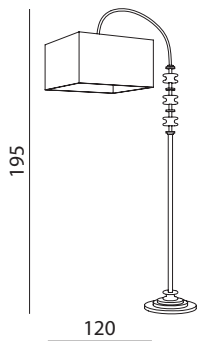

LP8S

Foto: Codice - Picture: Article Ref.

LP8TGL00801 var 1002

Lampada da tavolo o da terra in cristallo con elementi in cromo.

Table or floor lamp in crystal with chromium elements.

Paralume vedi listino per varianti

Shade see price list for assortment

homecollection@versace.ch