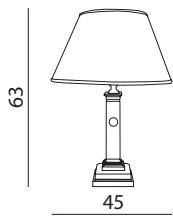

Misure & Codici - Sizes(cm) & Articles

Finiture - Finishes

LP8T

oro 24 k - 24k gold plated
palladio - palladium

Foto: Codice - Picture: Article Ref.

LP8TML00080 var 0002 Base - Lamp base
SH50TM00704 var 2SL2 Paralume - Lampshade

Lampada da tavolo realizzata con fusioni in bronzo.

Table lamp made of bronze fusions.

Paralume vedi listino per varianti

Shade see price list for assortment

homecollection@versace.ch