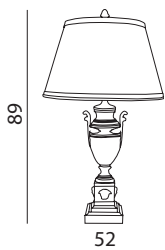

Misure & Codici - Sizes(cm) & Articles

Finiture - Finishes

LP8T

legno nero goffrato - black wood
marmo nero portoro - portoro black marble