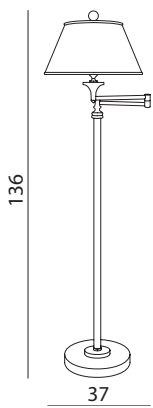

Misure & Codici - Sizes(cm) & Articles

Finiture - Finishes

oro 24 k - 24k gold plated

LP8S

Foto: Codice - Picture: Article Ref.

LP8SML00180 var 0001 Base - Lamp base
SH50TM00505 var 4MN1 Paralume - Lampshade

Lampada da terra realizzata con fusioni in bronzo.

Floor lamp made of bronze fusion.

Paralume vedi listino per varianti

Shade see price list for assortment

homecollection@versace.ch