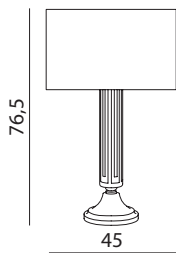

Misure & Codici - Sizes(cm) & Articles

Finiture - Finishes

cristallo nero - black crystal

LP8T

Foto: Codice - Picture: Article Ref.

LP8TGL00802 var 2002

Lampada da tavolo in cristallo nero con elementi in cromo.

Table lamp in black crystal with chromium elements.

Paralume vedi listino per varianti

Shade see price list for assortment

homecollection@versace.ch