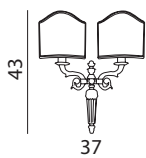

Misure & Codici - Sizes(cm) & Articles

Finiture - Finishes

oro 24 k - 24k gold plated
palladio - palladium

LP8M

Foto: Codice - Picture: Article Ref.

LP8MML00250 var 0002 Base - Lamp base
SH50TM00050 var 2SL2 Paralume - Lampshade

Applique realizzata con fusioni in bronzo.

Wall light made of bronze fusions.

Paralume vedi listino per varianti

Shade see price list for assortment

homecollection@versace.ch