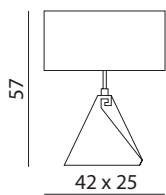

Misure & Codici - Sizes(cm) & Articles

Finiture - Finishes

LP8T

bianco e platino - white and platinum

...PL01

Foto: Codice - Picture: Article Ref.

LP8TNC00703 var PL01 Base - Lamp base
SHRNTM00000 var 0001 Paralume - Lampshade