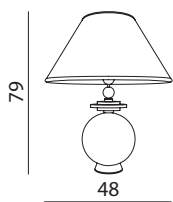

Misure & Codici - Sizes(cm) & Articles

Finiture - Finishes

palladio - palladium

LP8T

Foto: Codice - Picture: Article Ref.

LP8TMO00240 var 0000 Base - Lamp base
SH50TM00001 var 1OP2 Paralume - Lampshade

Lampada da tavolo realizzata con fusioni in bronzo ed inserti in cristallo trasparente.

Table lamp made of bronze fusions with transparent crystal inserts.

Paralume vedi listino per varianti

Shade see price list for assortment

homecollection@versace.ch