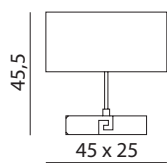

Misure & Codici - Sizes(cm) & Articles

Finiture - Finishes

LP8T

nero e platino - black and platinum

...PL02

Foto: Codice - Picture: Article Ref.

LP8TNC00704 var PL02 Base - Lamp base
SHRNTM00000 var 0001 Paralume - Lampshade

Lampada da tavolo in ceramica con inserti in metallo.

Table lamp in ceramic with metal insert.

Paralume vedi listino per varianti

Shade see price list for assortment

homecollection@versace.ch