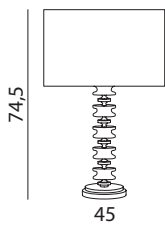

Misure & Codici - Sizes(cm) & Articles

Finiture - Finishes

LP8T

crystallo trasparente e nero - transparent and black crystal