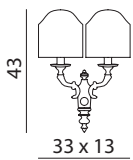

Misure & Codici - Sizes(cm) & Articles

Finiture - Finishes

oro 24k - 24k gold plated

LP8M

Foto: Codice - Picture: Article Ref.

LP8MLB00260 var 0001 Base - Lamp base

SH50TM00050 var 9MV1 Paralume - Lampshade

Applique realizzata con fusioni in bronzo ed inserti in legno nero goffrato.

Wall light made of bronze fusions with black wood inserts.

Paralume vedi listino per varianti

Shade see price list for assortment

homecollection@versace.ch