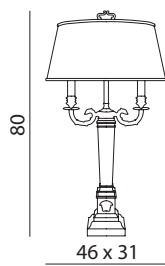

Misure & Codici - Sizes(cm) & Articles

Finiture - Finishes

legno nero goffrato - black wood

LP8T

Foto: Codice - Picture: Article Ref.

LP8TLB00030 var 0001 Base - Lamp base
SH50TM00070 var 4CN1 Paralume - Lampshade

Lampada da tavolo realizzata con fusioni in bronzo, finitura in oro 24 k.

Table lamp, made of bronze fusions, 24 k gold plated.

Paralume vedi listino per varianti

Shade see price list for assortment

homecollection@versace.ch