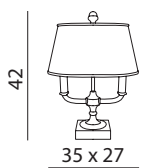

Misure & Codici - Sizes(cm) & Articles

Finiture - Finishes

LP8T

oro 24 k - 24k gold plated

Foto: Codice - Picture: Article Ref.

LP8TLB00150 var 0001 Base - Lamp base
SH50TM00090 var 4CN1 Paralume - Lampshade

Lampada da tavolo due bracci realizzata con fusione in bronzo e base in legno nero goffrato.

Table lamp made of bronze fusions with black wood base.

Paralume vedi listino per varianti

Shade see price list for assortment

homecollection@versace.ch