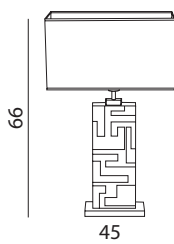

Misure & Codici - Sizes(cm) & Articles

Finiture - Finishes

LP8T