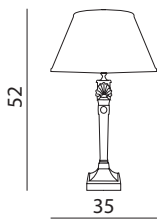

Misure & Codici - Sizes(cm) & Articles

Finiture - Finishes

LP8T

oro 24 k - 24k gold plated
palladio - palladium

Foto: Codice - Picture: Article Ref.

LP8TML00040 var 0002 Base - Lamp base
SH50TM00204 var 2SL2 Paralume - Lampshade

Lampada da tavolo realizzata con fusioni in bronzo.

Table lamp made of bronze fusions.

Paralume vedi listino per varianti

Shade see price list for assortment

homecollection@versace.ch