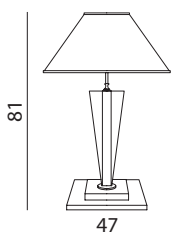

Misure & Codici - Sizes(cm) & Articles

Finiture - Finishes

LP8T

palladio cristallo trasparente - palladium transparent crystal

Foto: Codice - Picture: Article Ref.

LP8TMO00360 var 0000 Base - Lamp base
SH50TM00110 var 4MN2 Paralume - Lampshade

Lampada da tavolo realizzata con fusioni in bronzo.

Table lamp made of bronze fusions.

Paralume vedi listino per varianti

Shade see price list for assortment

homecollection@versace.ch