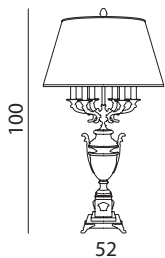

LP8T

Foto: Codice - Picture: Article Ref.

LP8TLB00010 var 0001 Base - Lamp base
SH50TM00020 var 9MV1 Paralume - Lampshade

Lampada da tavolo realizzata con fusioni in bronzo, finitura in oro 24 k.

Table lamp, made of bronze fusions, 24 k gold plated.

Paralume vedi listino per varianti

Shade see price list for assortment

homecollection@versace.ch