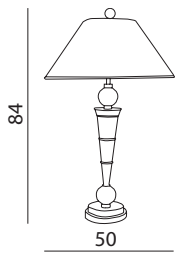

Misure & Codici - Sizes(cm) & Articles

Finiture - Finishes

LP8T

palladio - palladium

Foto: Codice - Picture: Article Ref.

LP8TML00210 var 0000 Base - Lamp base
SH50TM00060 var 1OP2 Paralume - Lampshade

Lampada da tavolo realizzata con fusioni in bronzo.

Table lamp made of bronze fusions.

Paralume vedi listino per varianti

Shade see price list for assortment

homecollection@versace.ch