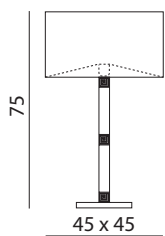

Misure & Codici - Sizes(cm) & Articles

Finiture - Finishes

LP8TML01571