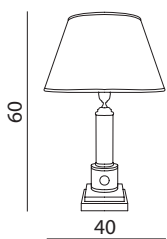

Misure & Codici - Sizes(cm) & Articles

Finiture - Finishes

LP8T

oro 24 k - 24k gold plated
palladio - palladium

Foto: Codice - Picture: Article Ref.

LP8TML00070 var 0002 Base - Lamp base
SH50TM00080 var 2SL2 Paralume - Lampshade

Lampada da tavolo realizzata con fusioni in bronzo.

Table lamp made of bronze fusions.

Paralume vedi listino per varianti

Shade see price list for assortment

homecollection@versace.ch