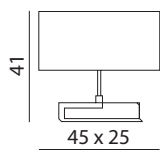

Paralume vedi listino per varianti

Shade see price list for assortment

VERSACE

HOME

7 0 2

Misure & Codici - Sizes(cm) & Articles

Finiture - Finishes

LP8T