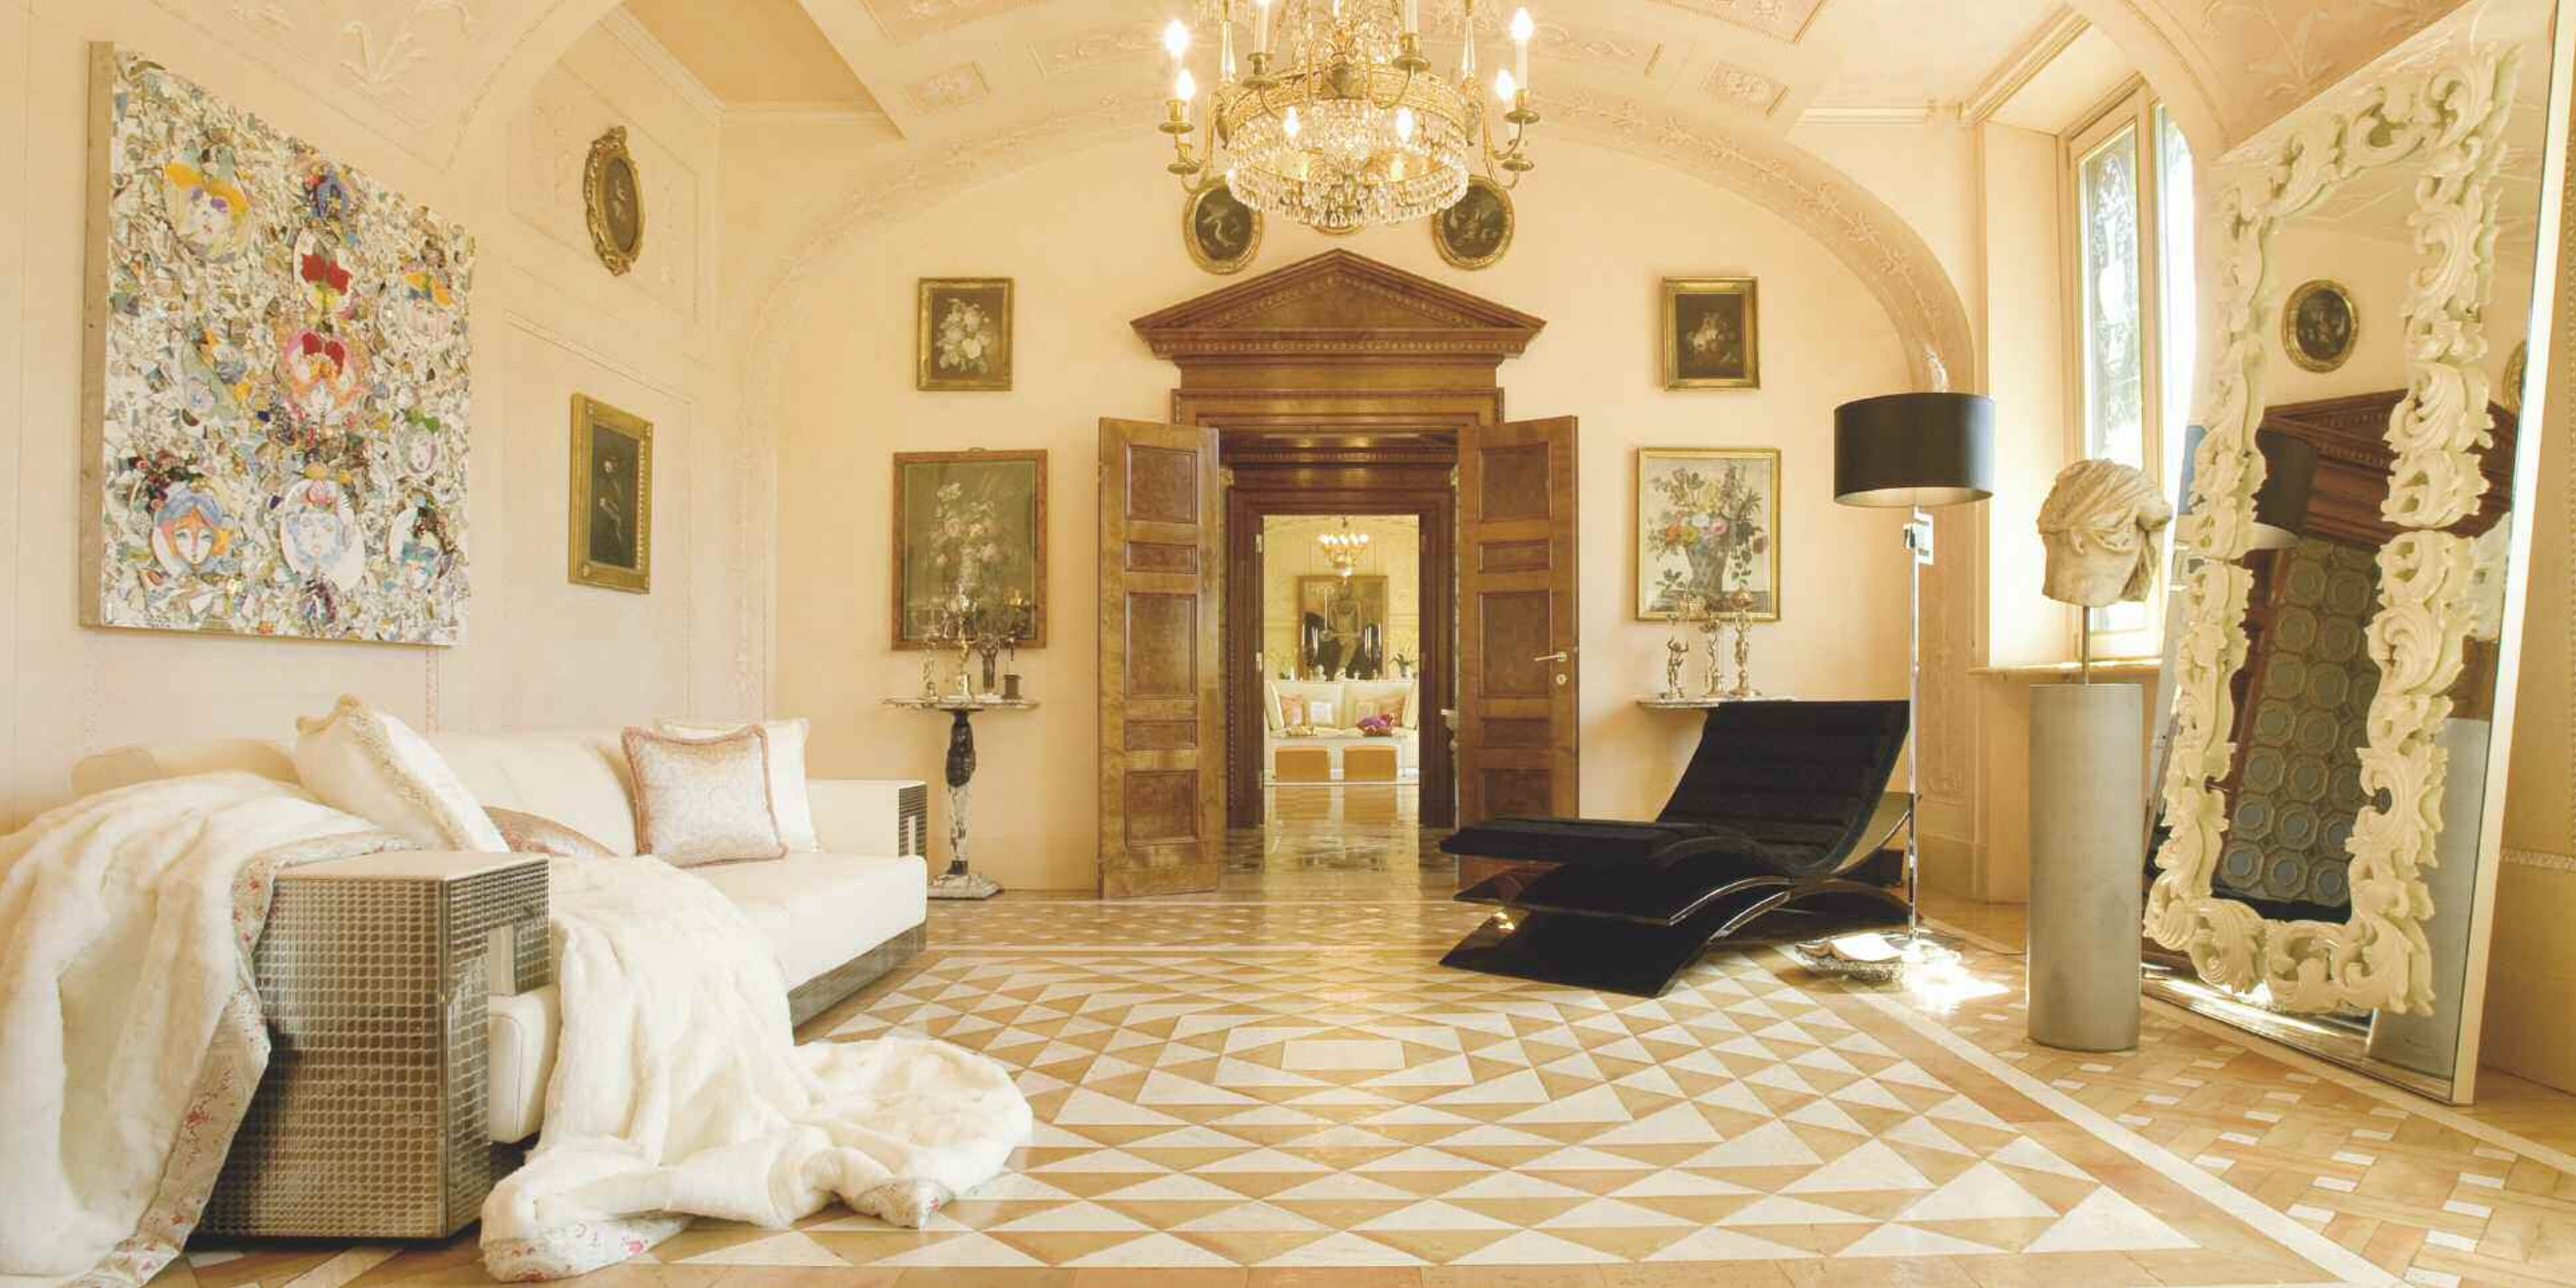

VERSACE
HOME

VERSACE
HOME
COLLECTION
2009/10

14

A round coffee table with a glossy red top and four dark wood legs. On top of the table is a light blue tray containing a vase of red flowers and a small basket of pomegranates.

A square side table with a light blue finish and a silver tray on top. The tray holds a red and gold tea set, including a teapot, a sugar bowl, and a teacup.

Two decorative pillows with a light blue and white floral pattern and a fringed edge are placed on the floor next to the blue side table.