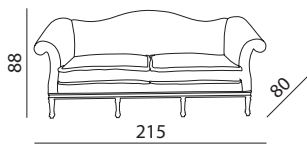

Beach wood frame, shiny black lacquered. Available in fabrics and leathers from the collection with or without the capitonnée finish.

homecollection@versace.ch

VERSACE

HOME

Verlaine

Misure & Codici - Sizes(cm) & Articles