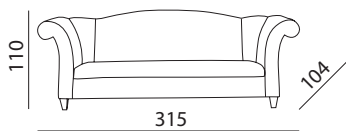

Wood frame. Polyurethane foam upholstery. Available in fabrics from the collection.

homecollection@versace.ch

VERSACE

HOME

Maximilian

Misure & Codici - Sizes(cm) & Articles

DV00

DVP2