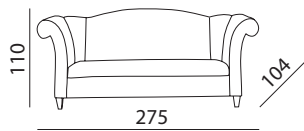

Wood frame. Polyurethane foam upholstery. Available in fabrics from the collection.

homecollection@versace.ch

VERSACE

HOME

Maximilian

Misure & Codici - Sizes(cm) & Articles

DV00

DVP2