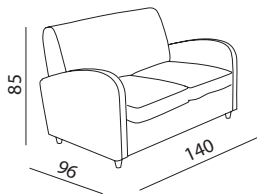

VERSACE

HOME

Wallace

Misure & Codici - Sizes(cm) & Articles

BD00

BP00

Finiture - Finishes

cromo - chromium
 noce - walnut
 nero laccato - black lacquered
 bianco laccato - white lacquered