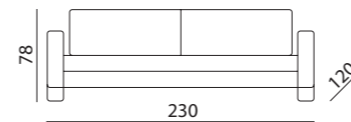

Misure & Codici - Sizes(cm) & Articles

DJ00