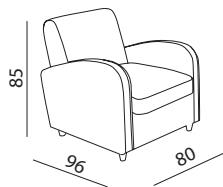

VERSACE

HOME

Wallace

Misure & Codici - Sizes(cm) & Articles

BD00

BP00

Finiture - Finishes

cromo - chromium
 noce - walnut
 nero laccato - black lacquered
 bianco laccato - white lacquered