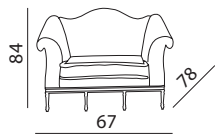

ARPO

Finiture - Finishes

oro - gold

...OF

Foto: Codice - Picture: Article Ref.

RDP3OF02343 var 0001

Fusto in legno di tiglio con intagli realizzati a mano. Finitura spazzolato oro; imitazione a foglie; imbottitura in poliuretano espanso indeformabile. Disponibile nei tessuti di collezione.

Beach wood frame with handcarvings. Antique brushed gold; leafing imitation. Polyurethane foam upholstery. Available in fabrics from the collection.

homecollection@versace.ch