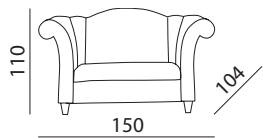

Wood frame. Polyurethane foam upholstery. Available in fabrics from the collection.

homecollection@versace.ch

VERSACE

HOME

Maximilian

Misure & Codici - Sizes(cm) & Articles

DV00

DVP2