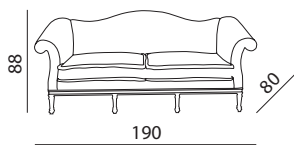

Misure & Codici - Sizes(cm) & Articles

RDP2

Finiture - Finishes

oro - gold

...OF

Foto: Codice - Picture: Article Ref.

RDP3OF02343 var 0001

Fusto in legno di tiglio con intagli realizzati a mano. Finitura spazzolato oro; imitazione a foglie; imbottitura in poliuretano espanso indeformabile. Disponibile nei tessuti di collezione.

Beach wood frame with handcarvings. Antique brushed gold; leafing imitation. Polyurethane foam upholstery. Available in fabrics from the collection.

homecollection@versace.ch